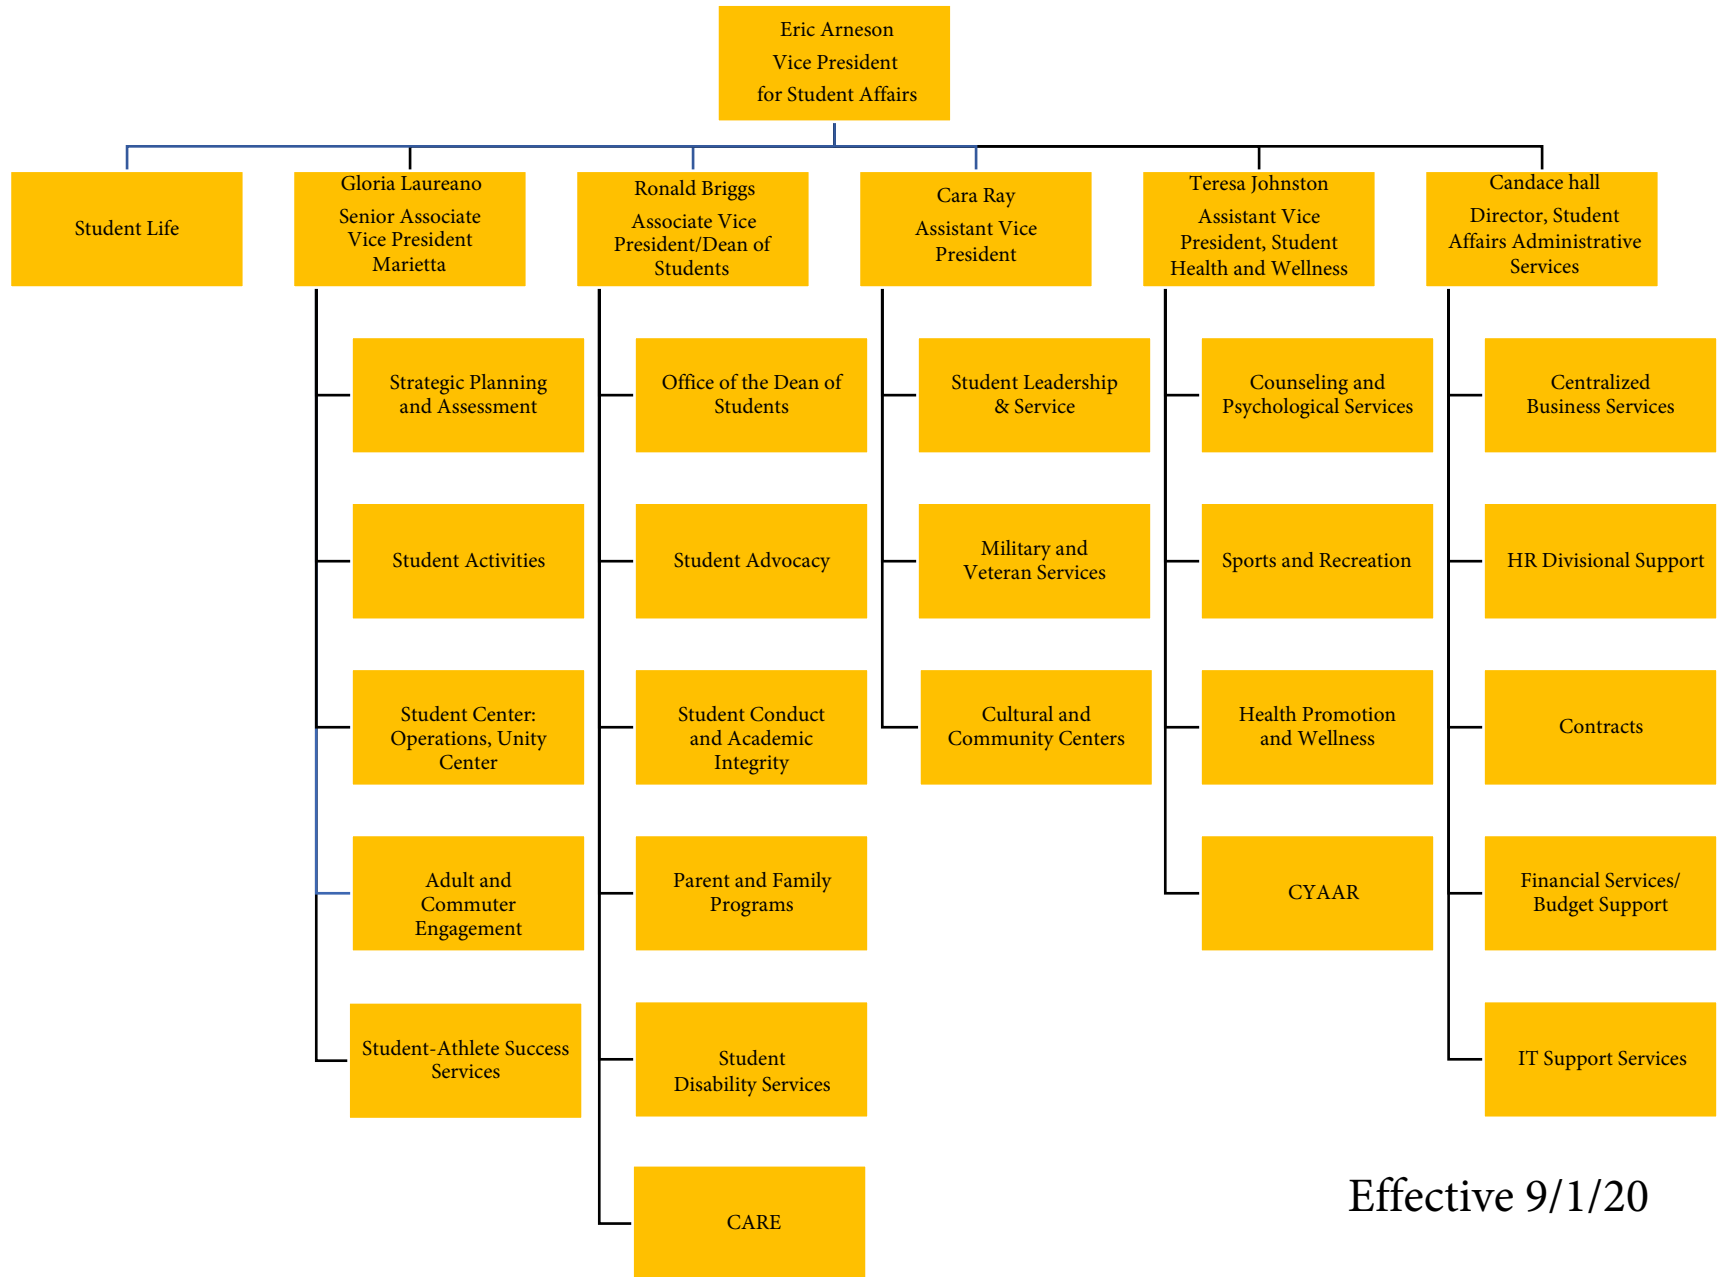

KENNESAW STATE UNIVERSITY

Division of Student Affairs

Effective 9/1/20