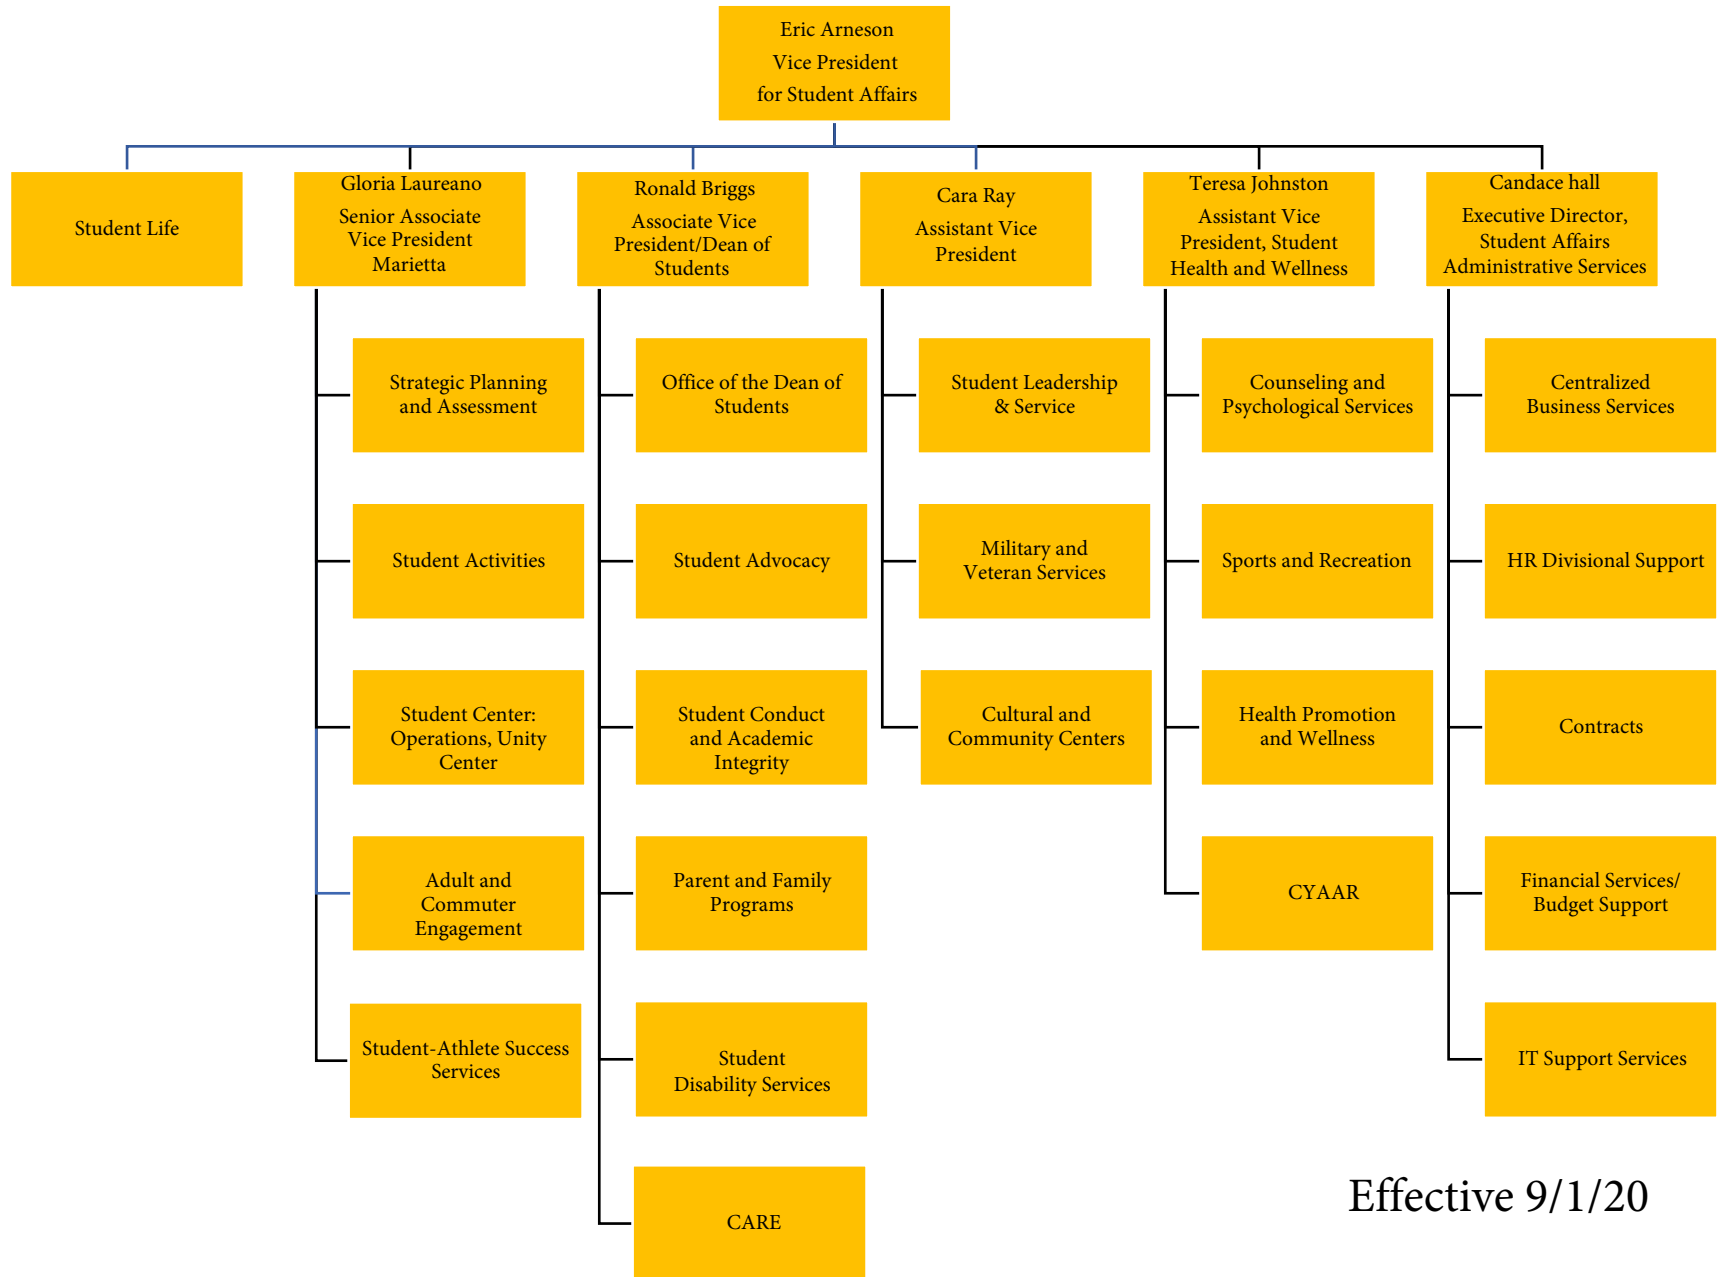

KENNESAW STATE UNIVERSITY

Division of Student Affairs

Effective 9/1/20